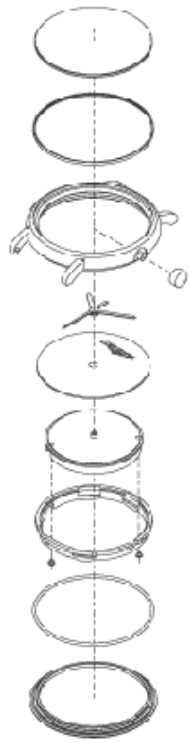

Reference: L300105465

	Reference	Name
→	L299131175	FIXING SCREW
→	L299131175	FIXING SCREW
→	L319069840	STANDARD SAPPHIRE GLASS
→	L358083009	SS CROWN TUBE
→	L359079270	CROWN YELLOW PVD 2N
→	L379073395	YELLOW GLASS GASKET
→	L379076269	BACK GASKET